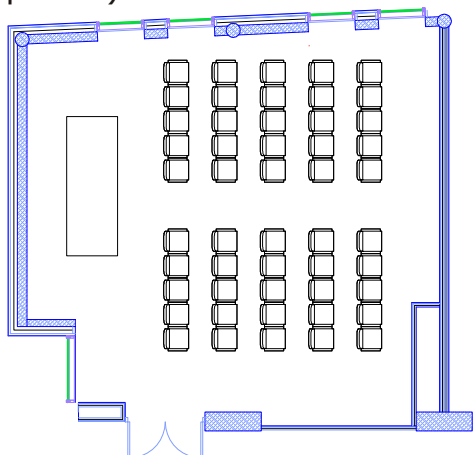

Conference room Arcturus

Size 69m²

Theatre
(70 places)

Classroom
(36 places)

Boardroom
(28 places)

U-shape
(22 places)

Banquet
(32 places)