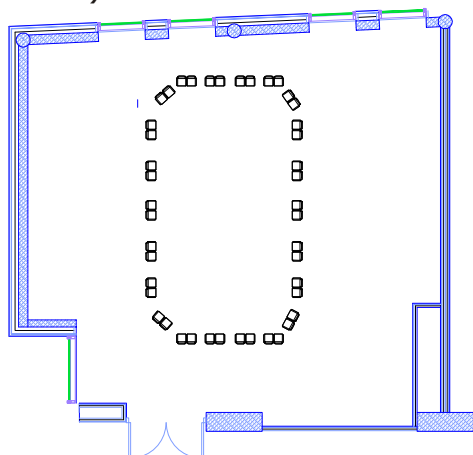

Conference room Arcturus

Size 69m²

Theatre
(70 places)

Classroom
(36 places)

Boardroom
(28 places)

U-shape
(22 places)

Banquet
(32 places)