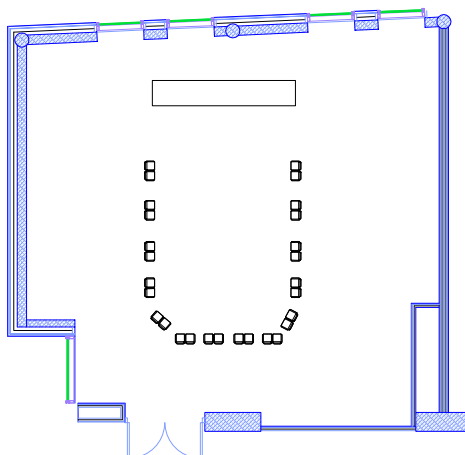

Conference room Arcturus

Size 69m²

Theatre
(70 places)

Classroom
(36 places)

Boardroom
(28 places)

U-shape
(22 places)

Banquet
(32 places)