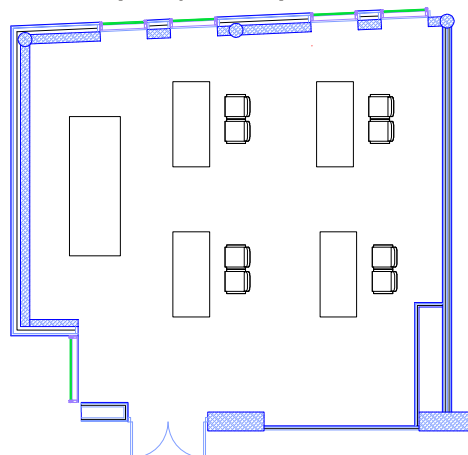

Conference room Arcturus

Size 69m²

Theatre
(70 places)

Classroom
(36 places)

Boardroom
(28 places)

U-shape
(22 places)

Banquet
(32 places)